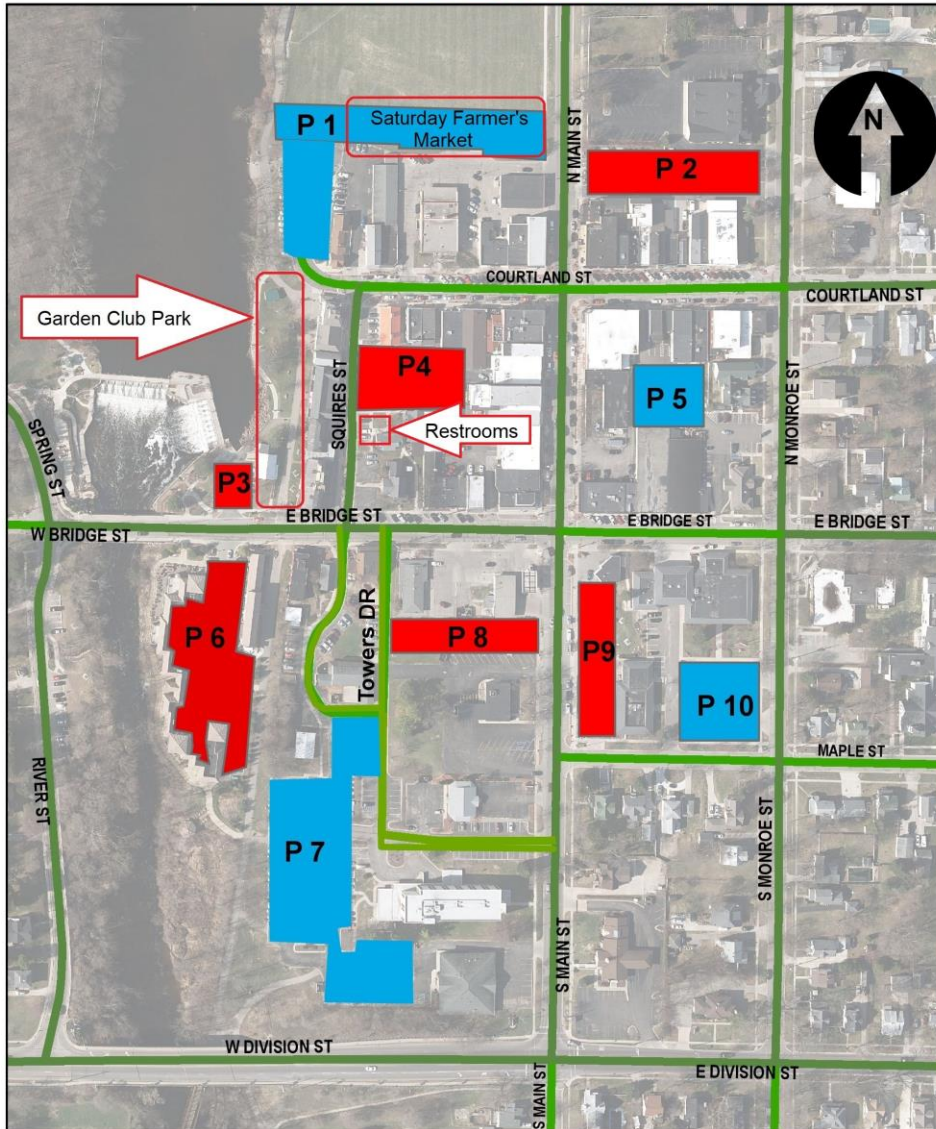

# DOWNTOWN ROCKFORD PARKING DIRECTORY

<u>Lot Name</u>	<u>Location</u>
P1 Garden Park	35 Courtland
P2 Courtland	114 N. Main
P3 Overlook Park	9 E. Bridge
P4 Welcome Center	8 N. Squires
P5 Monroe	13 N. Monroe
P6 Promenade	0 E. Bridge
P7 South Squires	51 S. Squires
P8 Main Street West	11 S. Main
P9 Main Street East	12 S. Main
P10 City Hall	7 S. Monroe

## PARKING

- Customer only
- Customer and Employee